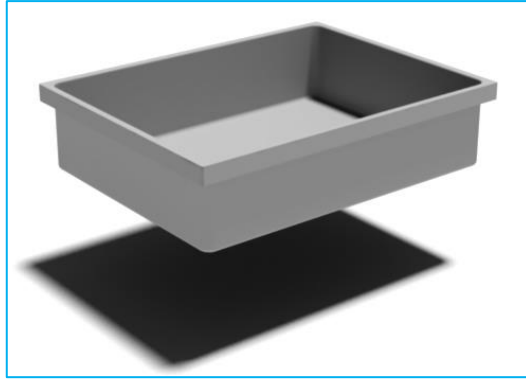

Work top

LAMINATE (30 mm) with steel or ceramic sink

HPL (12 mm) with steel or ceramic sink

HI-MACS (12 mm) with integrated sink

VETRO (12 mm) with integrated sink

Inserts

ACS
130/A

ACS
120