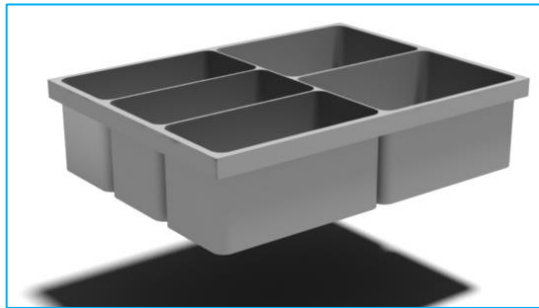

Inserts

ACS
130/C

ACS
110