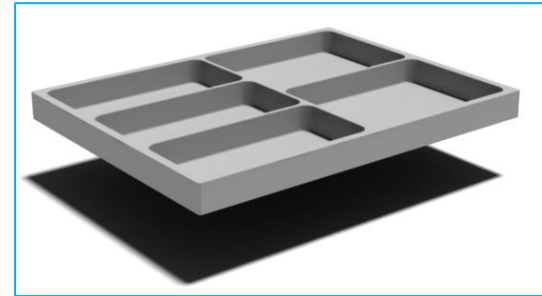

Inserts

ACS
110/B

ACS
110