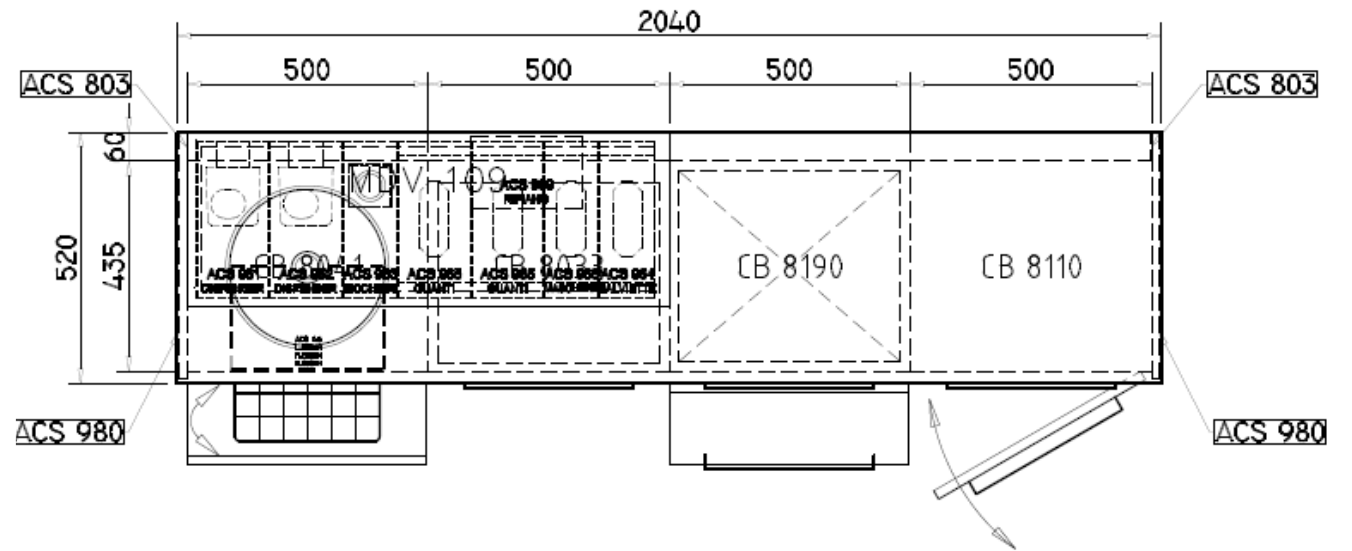

CB LINE

Features

- Available on plinth or on feet
- Equipped with blue motion slides
- Equipped with gaskets
- Possibility of choosing any handle in the Saratoga range
- Possibility of choosing any RAL or ARC color in the Saratoga range

Work top

LAMINATE (30 mm) with steel or ceramic sink

HPL (12 mm) with steel or ceramic sink

HI-MACS (12 mm) with integrated sink

VETRO (12 mm) with integrated sink

Inserts

ACS
130/A

ACS
120