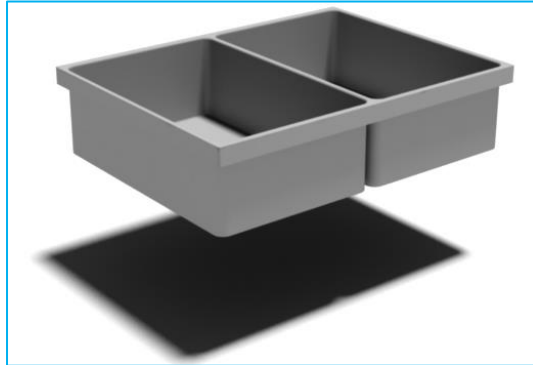

Inserts

ACS
130/B

ACS
110