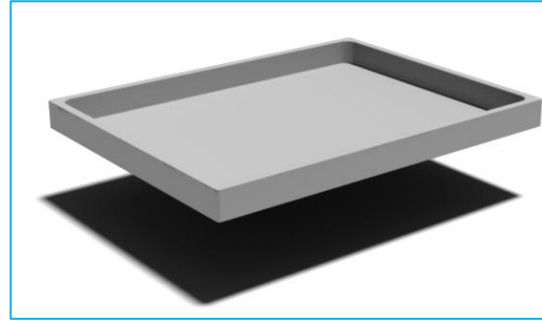

Work top

LAMINATE (30 mm) with steel or ceramic sink

HPL (12 mm) with steel or ceramic sink

HI-MACS (12 mm) with integrated sink

VETRO (12 mm) with integrated sink

Inserts

ACS
130/A

ACS
120